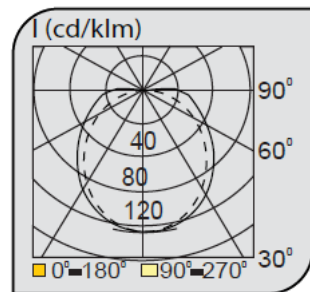

Surface Mounted Linear Luminaires

CEEN 60598-2-2IP 40       

Code	VK207 101LED
Power (W)	19
Light Flux (lm)	2300
Light Source	SMD LED
Color Temp	SMD LED
Dimensions (W/L/H mm)	18x1000x18
Cut Out (W/L/H mm)	-
Weight (Kg)	-
Housing	Aluminium
Paint	Anodized
Balast	Vde Approved Driver
Diffuser	Opal PMMA Diffuser
Mounted	Surface

Code	Power (W)	Light Flux (lm)	Light Source	Color Temp	Dimensions (W/L/H mm)	Cut Out (W/L/H mm)	Weight (Kg)
VK207 101LED	19	2300	SMD LED	3000-4000K	18x1000x18	-	-
VK207 102LED	23	2750	SMD LED	3000-4000K	18x1200x18	-	-
VK207 103LED	28	3450	SMD LED	3000-4000K	18x1500x18	-	-