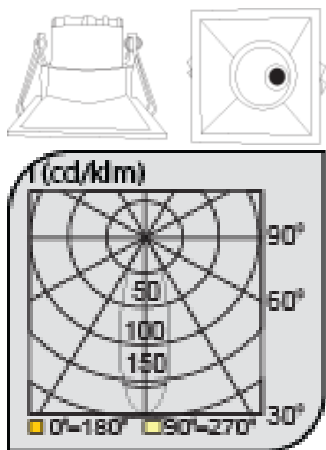

Recessed Rimless Spotlight Luminaire

CEEN 60598-2-2IP 40

Code	VK100 113LED
Power (W)	10
Light Flux (lm)	1100
Light Source	COB LED
Color Temp	COB LED
Dimensions (W/L/H mm)	85x85x80
Cut Out (W/L/H mm)	70x70x80
Weight (Kg)	-
Housing	-
Paint	-
Balast	-
Diffuser	-
Mounted	-

Code	Power (W)	Light Flux (lm)	Light Source	Color Temp	Dimensions (W/L/H mm)	Cut Out (W/L/H mm)	Weight (Kg)
VK100 108LED	5	350	GU10	2700-3000K	85x85x80	70x70x80	-
VK100 113LED	10	1100	COB LED	2700-3000K	85x85x80	70x70x80	-