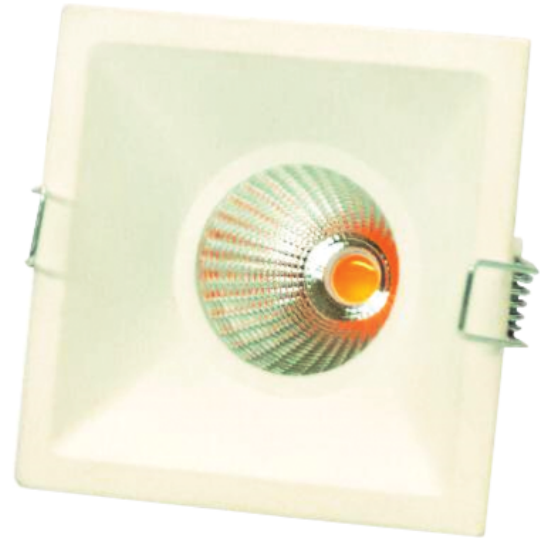

Recessed Rimless Spotlight Luminaire

CEEN 60598-2-2IP 40

Code	VK100 113LED
Power (W)	10
Light Flux (lm)	1100
Light Source	COB LED
Color Temp	COB LED
Dimensions (W/L/H mm)	85x85x80
Cut Out (W/L/H mm)	70x70x80
Weight (Kg)	-
Housing	-
Paint	-
Balast	-
Diffuser	-
Mounted	-

Code	Power (W)	Light Flux (lm)	Light Source	Color Temp	Dimensions (W/L/H mm)	Cut Out (W/L/H mm)	Weight (Kg)
VK100 108LED	5	350	GU10	2700-3000K	85x85x80	70x70x80	-
VK100 113LED	10	1100	COB LED	2700-3000K	85x85x80	70x70x80	-