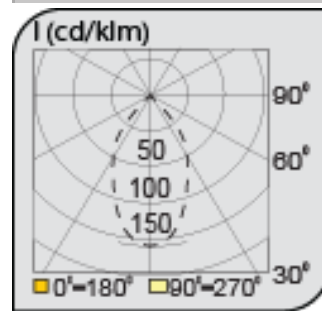

Track Luminaires

CE EN 60598-2-2 IP 40       

Code	VK153 130LED
Power (W)	30
Light Flux (lm)	3000
Light Source	COB LED
Color Temp	COB LED
Dimensions (W/L/H mm)	100x120x167
Cut Out (W/L/H mm)	-
Weight (Kg)	-
Housing	Aluminium
Paint	Electrostatic Powder Coated
Balast	VDE Approved Driver
Diffuser	Transparent PMMA Diffuser
Mounted	Surface

Code	Power (W)	Light Flux (lm)	Light Source	Color Temp	Dimensions (W/L/H mm)	Cut Out (W/L/H mm)	Weight (Kg)
VK153 130LED	30	3000	COB LED	3000-4000K	100x120x167	-	-