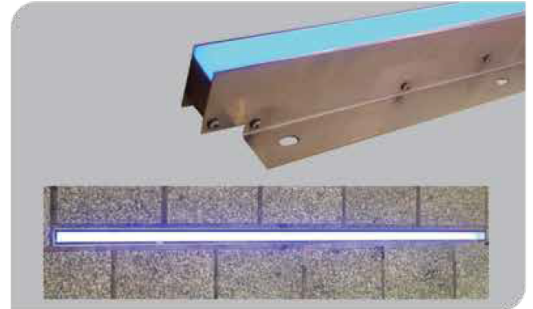

Outdoor Luminaires

CEEN 60598-2-2 IP 65

Code	VK172 100LED
Power (W)	7,5
Light Flux (lm)	750
Light Source	SMD LED
Color Temp	SMD LED
Dimensions (W/L/H mm)	30x1000x80
Cut Out (W/L/H mm)	-
Weight (Kg)	-
Housing	Aluminium
Paint	Stainless Steel St.304
Balast	-
Diffuser	Vde Approved Driver
Mounted	Acrylic Plexiglass

Code	Power (W)	Light Flux (lm)	Light Source	Color Temp	Dimensions (W/L/H mm)	Cut Out (W/L/H mm)	Weight (Kg)
VK172 100LED	7,5	750	SMD LED	3000-4000K	30x1000x80	-	-
VK172 200LED	15	1500	SMD LED	3000-4000K	30x2000x80	-	-