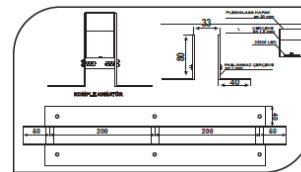

Outdoor Luminaires

CEEN 60598-2-2 IP 65

Code	VK172 100LED
Power (W)	7,5
Light Flux (lm)	750
Light Source	SMD LED
Color Temp	SMD LED
Dimensions (W/L/H mm)	30x1000x80
Cut Out (W/L/H mm)	-
Weight (Kg)	-
Housing	Aluminium
Paint	Stainless Steel St.304
Balast	-
Diffuser	Vde Approved Driver
Mounted	Acrylic Plexiglass

Code	Power (W)	Light Flux (lm)	Light Source	Color Temp	Dimensions (W/L/H mm)	Cut Out (W/L/H mm)	Weight (Kg)
VK172 100LED	7,5	750	SMD LED	3000-4000K	30x1000x80	-	-
VK172 200LED	15	1500	SMD LED	3000-4000K	30x2000x80	-	-