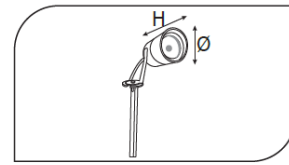

Outdoor Luminaires

CEEN 60598-2-2IP 54       

Code	VK600 061LED
Power (W)	5
Light Flux (lm)	350
Light Source	GU10
Color Temp	GU10
Dimensions (W/L/H mm)	70x115
Cut Out (W/L/H mm)	-
Weight (Kg)	-
Housing	Aluminium
Paint	-
Balast	Electrostatic Powder Coated
Diffuser	Vde Approved Driver
Mounted	Transparent Diffuser

Code	Power (W)	Light Flux (lm)	Light Source	Color Temp	Dimensions (W/L/H mm)	Cut Out (W/L/H mm)	Weight (Kg)
VK600 061LED	5	350	GU10	2700-3000-400 OK	70x115	-	-