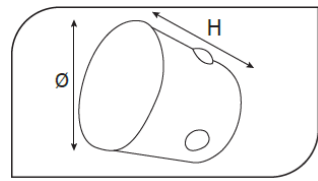

Outdoor Luminaires

CEEN 60598-2-2IP 54       

Code	VK601 100LED
Power (W)	5
Light Flux (lm)	450
Light Source	POWER LED
Color Temp	POWER LED
Dimensions (W/L/H mm)	100x100
Cut Out (W/L/H mm)	-
Weight (Kg)	-
Housing	Aluminium
Paint	Electrostatic Powder Coated
Balast	Vde Approved Driver
Diffuser	Opal PMMA Plexiglass
Mounted	Surface

Code	Power (W)	Light Flux (lm)	Light Source	Color Temp	Dimensions (W/L/H mm)	Cut Out (W/L/H mm)	Weight (Kg)
VK601 100LED	5	450	POWER LED	3000-4000K	100x100	-	-