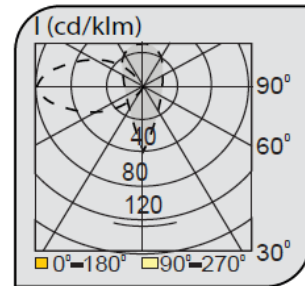

Outdoor Luminaires

CEEN 60598-2-2 IP 65

Code	VK170 051LED
Power (W)	12
Light Flux (lm)	1200
Light Source	SMD LED
Color Temp	SMD LED
Dimensions (W/L/H mm)	110x260x75
Cut Out (W/L/H mm)	90x240x75
Weight (Kg)	-
Housing	Aluminium
Paint	Electrostatic Powder Coated
Balast	Vde Approved Driver
Diffuser	PMMA Diffuser
Mounted	Recessed

Code	Power (W)	Light Flux (lm)	Light Source	Color Temp	Dimensions (W/L/H mm)	Cut Out (W/L/H mm)	Weight (Kg)
VK170 051LED	12	1200	SMD LED	3000-4000K	110x260x75	90x240x75	-