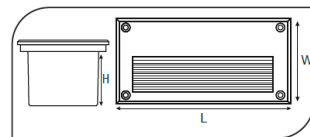

Outdoor Luminaires

CEEN 60598-2-2 IP 65

Code	VK170 051LED
Power (W)	12
Light Flux (lm)	1200
Light Source	SMD LED
Color Temp	SMD LED
Dimensions (W/L/H mm)	110x260x75
Cut Out (W/L/H mm)	90x240x75
Weight (Kg)	-
Housing	Aluminium
Paint	Electrostatic Powder Coated
Balast	Vde Approved Driver
Diffuser	PMMA Diffuser
Mounted	Recessed

Code	Power (W)	Light Flux (lm)	Light Source	Color Temp	Dimensions (W/L/H mm)	Cut Out (W/L/H mm)	Weight (Kg)
VK170 051LED	12	1200	SMD LED	3000-4000K	110x260x75	90x240x75	-