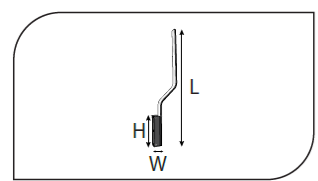

Sconce Luminaires

CEEN 60598-2-2IP 40       

Code	VK306 151LED
Power (W)	14
Light Flux (lm)	1100
Light Source	FLEXIBLE LED
Color Temp	FLEXIBLE LED
Dimensions (W/L/H mm)	42x810x12
Cut Out (W/L/H mm)	-
Weight (Kg)	-
Housing	Aluminium
Paint	Electrostatic Powder Coated
Balast	Vde Approved Driver
Diffuser	Opal PMMA Diffuser
Mounted	Surface

Code	Power (W)	Light Flux (lm)	Light Source	Color Temp	Dimensions (W/L/H mm)	Cut Out (W/L/H mm)	Weight (Kg)
VK306 151LED	14	1100	FLEXIBLE LED	3000-4000K	42x810x12	-	-