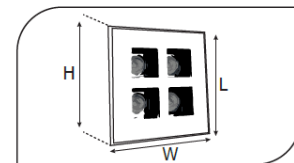

Recessed Spotlights

CEEN 60598-2-2IP 44

Code	VK100 106LED
Power (W)	16
Light Flux (lm)	2000
Light Source	POWER LED
Color Temp	POWER LED
Dimensions (W/L/H mm)	110x110x75
Cut Out (W/L/H mm)	100x100x75
Weight (Kg)	-
Housing	Metal
Paint	Metal
Balast	Electrostatic Powder Coated
Diffuser	Vde Approved Driver
Mounted	Translucent Optical PMMA Diffuser

Code	Power (W)	Light Flux (lm)	Light Source	Color Temp	Dimensions (W/L/H mm)	Cut Out (W/L/H mm)	Weight (Kg)
VK100 106LED	16	2000	POWER LED	3000-4000K	110x110x75	100x100x75	-