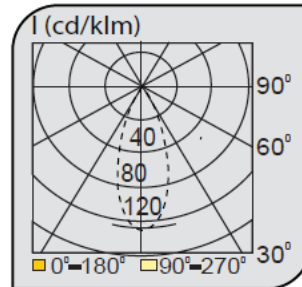

Recessed Spotlights

CEEN 60598-2-2IP 44

Code	VK100 106LED
Power (W)	16
Light Flux (lm)	2000
Light Source	POWER LED
Color Temp	POWER LED
Dimensions (W/L/H mm)	110x110x75
Cut Out (W/L/H mm)	100x100x75
Weight (Kg)	-
Housing	Metal
Paint	Metal
Balast	Electrostatic Powder Coated
Diffuser	Vde Approved Driver
Mounted	Translucent Optical PMMA Diffuser

Code	Power (W)	Light Flux (lm)	Light Source	Color Temp	Dimensions (W/L/H mm)	Cut Out (W/L/H mm)	Weight (Kg)
VK100 106LED	16	2000	POWER LED	3000-4000K	110x110x75	100x100x75	-