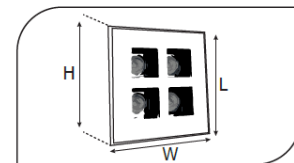

Recessed Spotlights

CEEN 60598-2-2IP 44

| | |
|-----------------------|-----------------------------------|
| Code | VK100 106LED |
| Power (W) | 16 |
| Light Flux (lm) | 2000 |
| Light Source | POWER LED |
| Color Temp | POWER LED |
| Dimensions (W/L/H mm) | 110x110x75 |
| Cut Out (W/L/H mm) | 100x100x75 |
| Weight (Kg) | - |
| Housing | Metal |
| Paint | Metal |
| Balast | Electrostatic Powder Coated |
| Diffuser | Vde Approved Driver |
| Mounted | Translucent Optical PMMA Diffuser |

| Code | Power (W) | Light Flux (lm) | Light Source | Color Temp | Dimensions (W/L/H mm) | Cut Out (W/L/H mm) | Weight (Kg) |
|--------------|-----------|-----------------|--------------|------------|-----------------------|--------------------|-------------|
| VK100 106LED | 16 | 2000 | POWER LED | 3000-4000K | 110x110x75 | 100x100x75 | - |