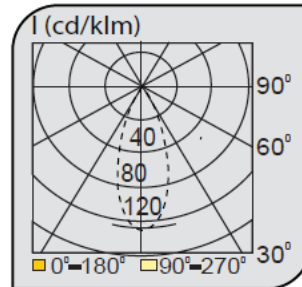

Recessed Spotlights

CEEN 60598-2-2IP 44

| | |
|-----------------------|-----------------------------------|
| Code | VK100 106LED |
| Power (W) | 16 |
| Light Flux (lm) | 2000 |
| Light Source | POWER LED |
| Color Temp | POWER LED |
| Dimensions (W/L/H mm) | 110x110x75 |
| Cut Out (W/L/H mm) | 100x100x75 |
| Weight (Kg) | - |
| Housing | Metal |
| Paint | Metal |
| Balast | Electrostatic Powder Coated |
| Diffuser | Vde Approved Driver |
| Mounted | Translucent Optical PMMA Diffuser |

| Code | Power (W) | Light Flux (lm) | Light Source | Color Temp | Dimensions (W/L/H mm) | Cut Out (W/L/H mm) | Weight (Kg) |
|--------------|-----------|-----------------|--------------|------------|-----------------------|--------------------|-------------|
| VK100 106LED | 16 | 2000 | POWER LED | 3000-4000K | 110x110x75 | 100x100x75 | - |