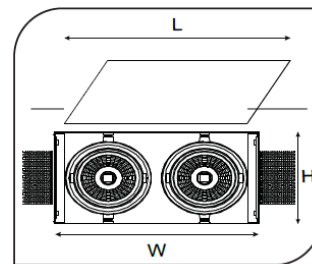

Recessed Rimless Spotlight Luminaire

CEEN 60598-2-2IP 40       

Code	VK100 111LED
Power (W)	2x10
Light Flux (lm)	2000
Light Source	COB
Color Temp	COB
Dimensions (W/L/H mm)	90x170x90
Cut Out (W/L/H mm)	95x174x90
Weight (Kg)	-
Housing	Aluminium
Paint	Metal Outer Frame
Balast	Electrostatic Powder Coated
Diffuser	Vde Approved Driver
Mounted	Opal - Transparent PMMA Diffuser

Code	Power (W)	Light Flux (lm)	Light Source	Color Temp	Dimensions (W/L/H mm)	Cut Out (W/L/H mm)	Weight (Kg)
VK100 111LED	2x10	2000	COB	3000-4000K	90x170x90	95x174x90	-