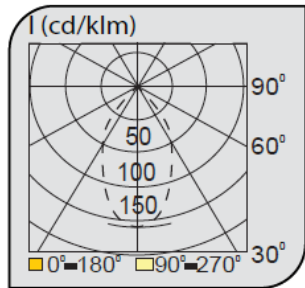

## Track Luminaires

CE EN 60598-2-2 IP 40

Code	VK153 122LED
Power (W)	20
Light Flux (lm)	2000
Light Source	COB LED
Color Temp	COB LED
Dimensions (W/L/H mm)	125x140x140
Cut Out (W/L/H mm)	-
Weight (Kg)	-
Housing	Aluminium
Paint	Electrostatic Powder Coated
Balast	Vde Approved Driver
Diffuser	Transparent PMMA Diffuser
Mounted	Surface

Code	Power (W)	Light Flux (lm)	Light Source	Color Temp	Dimensions (W/L/H mm)	Cut Out (W/L/H mm)	Weight (Kg)
VK153 122LED	20	2000	COB LED	3000-4000K	125x140x140	-	-
VK153 123LED	30	3000	COB LED	3000-4000K	125x140x140	-	-