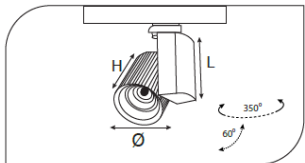

## Track Luminaires

CE EN 60598-2-2 IP 40

Code	VK153 122LED
Power (W)	20
Light Flux (lm)	2000
Light Source	COB LED
Color Temp	COB LED
Dimensions (W/L/H mm)	125x140x140
Cut Out (W/L/H mm)	-
Weight (Kg)	-
Housing	Aluminium
Paint	Electrostatic Powder Coated
Balast	Vde Approved Driver
Diffuser	Transparent PMMA Diffuser
Mounted	Surface

Code	Power (W)	Light Flux (lm)	Light Source	Color Temp	Dimensions (W/L/H mm)	Cut Out (W/L/H mm)	Weight (Kg)
VK153 122LED	20	2000	COB LED	3000-4000K	125x140x140	-	-
VK153 123LED	30	3000	COB LED	3000-4000K	125x140x140	-	-