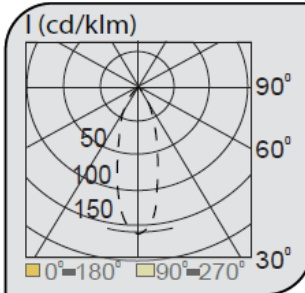

## Track Luminaires

CE EN 60598-2-2 IP 40

Code	VK153 122LED
Power (W)	20
Light Flux (lm)	2000
Light Source	COB LED
Color Temp	COB LED
Dimensions (W/L/H mm)	125x140x140
Cut Out (W/L/H mm)	-
Weight (Kg)	-
Housing	Aluminium
Paint	Electrostatic Powder Coated
Balast	Vde Approved Driver
Diffuser	Transparent PMMA Diffuser
Mounted	Surface

Code	Power (W)	Light Flux (lm)	Light Source	Color Temp	Dimensions (W/L/H mm)	Cut Out (W/L/H mm)	Weight (Kg)
VK153 122LED	20	2000	COB LED	3000-4000K	125x140x140	-	-
VK153 123LED	30	3000	COB LED	3000-4000K	125x140x140	-	-