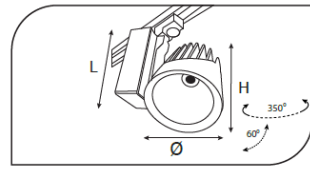

## Track Luminaires

**CEEN 60598-2-2IP 40**       

Code	VK153 118LED
Power (W)	20
Light Flux (lm)	2000
Light Source	COB LED
Color Temp	COB LED
Dimensions (W/L/H mm)	112x113x113
Cut Out (W/L/H mm)	-
Weight (Kg)	-
Housing	Aluminium
Paint	Electrostatic Powder Coated
Balast	Vde Approved Driver
Diffuser	Transparent PMMA Diffuser
Mounted	Surface

Code	Power (W)	Light Flux (lm)	Light Source	Color Temp	Dimensions (W/L/H mm)	Cut Out (W/L/H mm)	Weight (Kg)
VK153 118LED	20	2000	COB LED	3000-4000K	112x113x113	-	-
VK153 119LED	30	3000	COB LED	3000-4000K	112x113x113	-	-