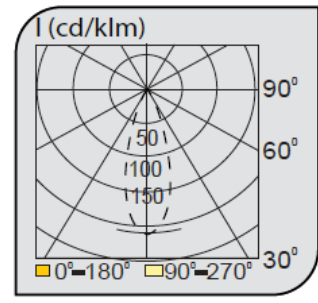

## Track Luminaires

**CEEN 60598-2-2IP 40**       

Code	VK153 118LED
Power (W)	20
Light Flux (lm)	2000
Light Source	COB LED
Color Temp	COB LED
Dimensions (W/L/H mm)	112x113x113
Cut Out (W/L/H mm)	-
Weight (Kg)	-
Housing	Aluminium
Paint	Electrostatic Powder Coated
Balast	Vde Approved Driver
Diffuser	Transparent PMMA Diffuser
Mounted	Surface

Code	Power (W)	Light Flux (lm)	Light Source	Color Temp	Dimensions (W/L/H mm)	Cut Out (W/L/H mm)	Weight (Kg)
VK153 118LED	20	2000	COB LED	3000-4000K	112x113x113	-	-
VK153 119LED	30	3000	COB LED	3000-4000K	112x113x113	-	-